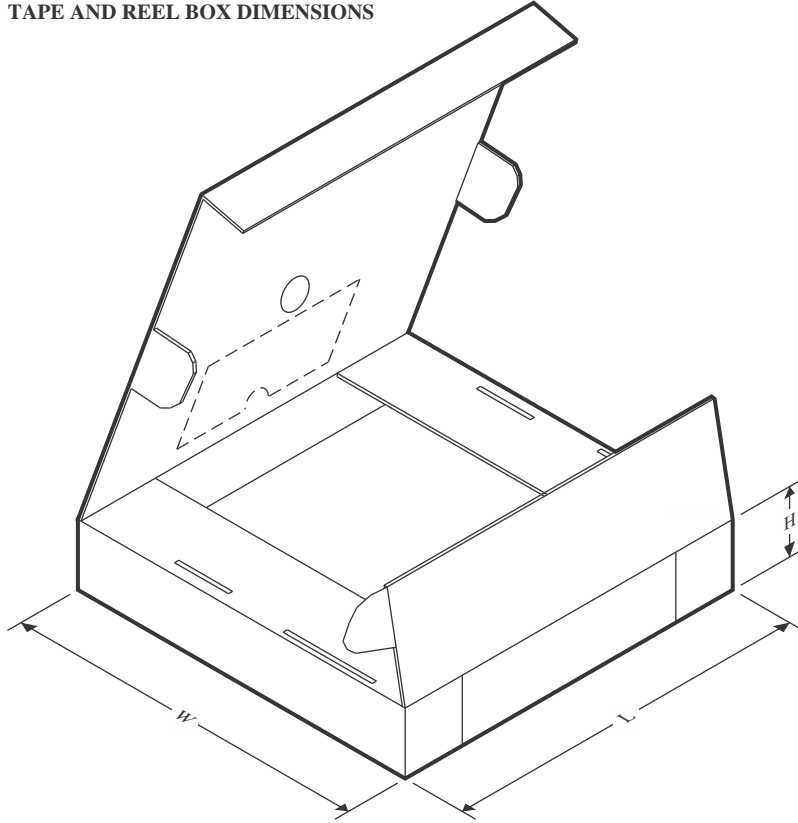

TAPE AND REEL BOX DIMENSIONS

*All dimensions are nominal

Device	Package Type	Package Drawing	Pins	SPQ	Length (mm)	Width (mm)	Height (mm)
BQ296100DSGR	WSO	DSG	8	3000	182.0	182.0	20.0
BQ296100DSGT	WSO	DSG	8	250	182.0	182.0	20.0
BQ296103DSGR	WSO	DSG	8	3000	182.0	182.0	20.0
BQ296103DSGT	WSO	DSG	8	250	182.0	182.0	20.0
BQ296106DSGR	WSO	DSG	8	3000	182.0	182.0	20.0
BQ296106DSGT	WSO	DSG	8	250	182.0	182.0	20.0
BQ296107DSGR	WSO	DSG	8	3000	182.0	182.0	20.0
BQ296107DSGT	WSO	DSG	8	250	182.0	182.0	20.0
BQ296111DSGR	WSO	DSG	8	3000	210.0	185.0	35.0
BQ296111DSGT	WSO	DSG	8	250	182.0	182.0	20.0
BQ296112DSGR	WSO	DSG	8	3000	210.0	185.0	35.0
BQ296112DSGT	WSO	DSG	8	250	210.0	185.0	35.0
BQ296113DSGR	WSO	DSG	8	3000	182.0	182.0	20.0
BQ296113DSGT	WSO	DSG	8	250	182.0	182.0	20.0
BQ296114DSGR	WSO	DSG	8	3000	182.0	182.0	20.0
BQ296114DSGT	WSO	DSG	8	250	182.0	182.0	20.0
BQ296115DSGR	WSO	DSG	8	3000	210.0	185.0	35.0
BQ296202DSGR	WSO	DSG	8	3000	182.0	182.0	20.0