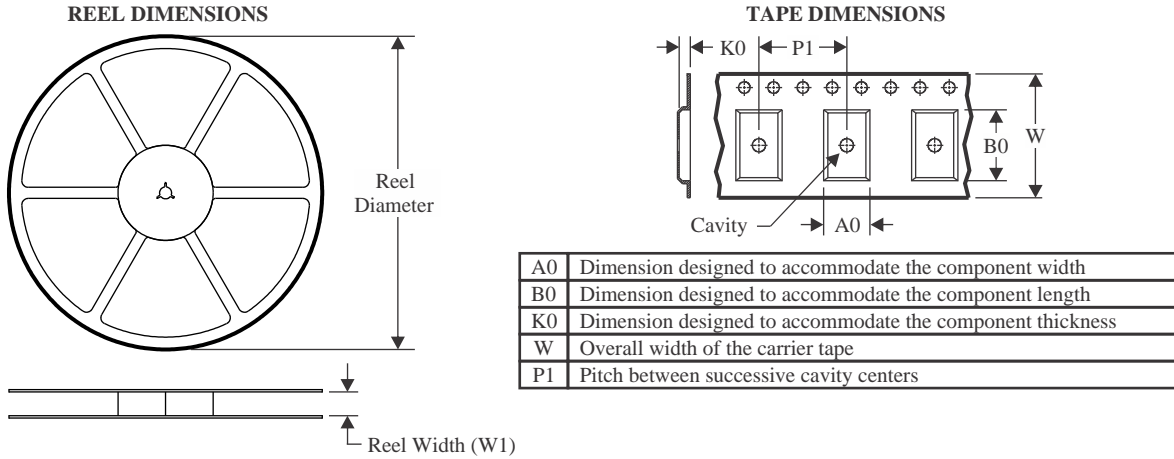

### QUADRANT ASSIGNMENTS FOR PIN 1 ORIENTATION IN TAPE

\*All dimensions are nominal

| Device        | Package Type | Package Drawing | Pins | SPQ  | Reel Diameter (mm) | Reel Width W1 (mm) | A0 (mm) | B0 (mm) | K0 (mm) | P1 (mm) | W (mm) | Pin1 Quadrant |
|---------------|--------------|-----------------|------|------|--------------------|--------------------|---------|---------|---------|---------|--------|---------------|
| TLV75709PDBVR | SOT-23       | DBV             | 5    | 3000 | 180.0              | 8.4                | 3.2     | 3.2     | 1.4     | 4.0     | 8.0    | Q3            |
| TLV75709PDRVR | WSO          | DRV             | 6    | 3000 | 180.0              | 8.4                | 2.3     | 2.3     | 1.15    | 4.0     | 8.0    | Q2            |
| TLV75710PDBVR | SOT-23       | DBV             | 5    | 3000 | 180.0              | 8.4                | 3.2     | 3.2     | 1.4     | 4.0     | 8.0    | Q3            |
| TLV75710PDBVR | SOT-23       | DBV             | 5    | 3000 | 180.0              | 8.4                | 3.2     | 3.2     | 1.4     | 4.0     | 8.0    | Q3            |
| TLV75710PDRVR | WSO          | DRV             | 6    | 3000 | 180.0              | 8.4                | 2.3     | 2.3     | 1.15    | 4.0     | 8.0    | Q2            |
| TLV75712PDBVR | SOT-23       | DBV             | 5    | 3000 | 180.0              | 8.4                | 3.2     | 3.2     | 1.4     | 4.0     | 8.0    | Q3            |
| TLV75712PDRVR | WSO          | DRV             | 6    | 3000 | 180.0              | 8.4                | 2.3     | 2.3     | 1.15    | 4.0     | 8.0    | Q2            |
| TLV75712PDYDR | SOT-23       | DYD             | 5    | 3000 | 180.0              | 8.4                | 3.2     | 3.2     | 1.4     | 4.0     | 8.0    | Q3            |
| TLV75715PDBVR | SOT-23       | DBV             | 5    | 3000 | 180.0              | 8.4                | 3.2     | 3.2     | 1.4     | 4.0     | 8.0    | Q3            |
| TLV75715PDBVR | SOT-23       | DBV             | 5    | 3000 | 180.0              | 8.4                | 3.2     | 3.2     | 1.4     | 4.0     | 8.0    | Q3            |
| TLV75715PDRVR | WSO          | DRV             | 6    | 3000 | 180.0              | 8.4                | 2.3     | 2.3     | 1.15    | 4.0     | 8.0    | Q2            |
| TLV75718PDBVR | SOT-23       | DBV             | 5    | 3000 | 180.0              | 8.4                | 3.2     | 3.2     | 1.4     | 4.0     | 8.0    | Q3            |
| TLV75718PDRVR | WSO          | DRV             | 6    | 3000 | 180.0              | 8.4                | 2.3     | 2.3     | 1.15    | 4.0     | 8.0    | Q2            |
| TLV75718PDYDR | SOT-23       | DYD             | 5    | 3000 | 180.0              | 8.4                | 3.2     | 3.2     | 1.4     | 4.0     | 8.0    | Q3            |
| TLV75719PDBVR | SOT-23       | DBV             | 5    | 3000 | 180.0              | 8.4                | 3.2     | 3.2     | 1.4     | 4.0     | 8.0    | Q3            |
| TLV75719PDBVR | SOT-23       | DBV             | 5    | 3000 | 180.0              | 8.4                | 3.2     | 3.2     | 1.4     | 4.0     | 8.0    | Q3            |